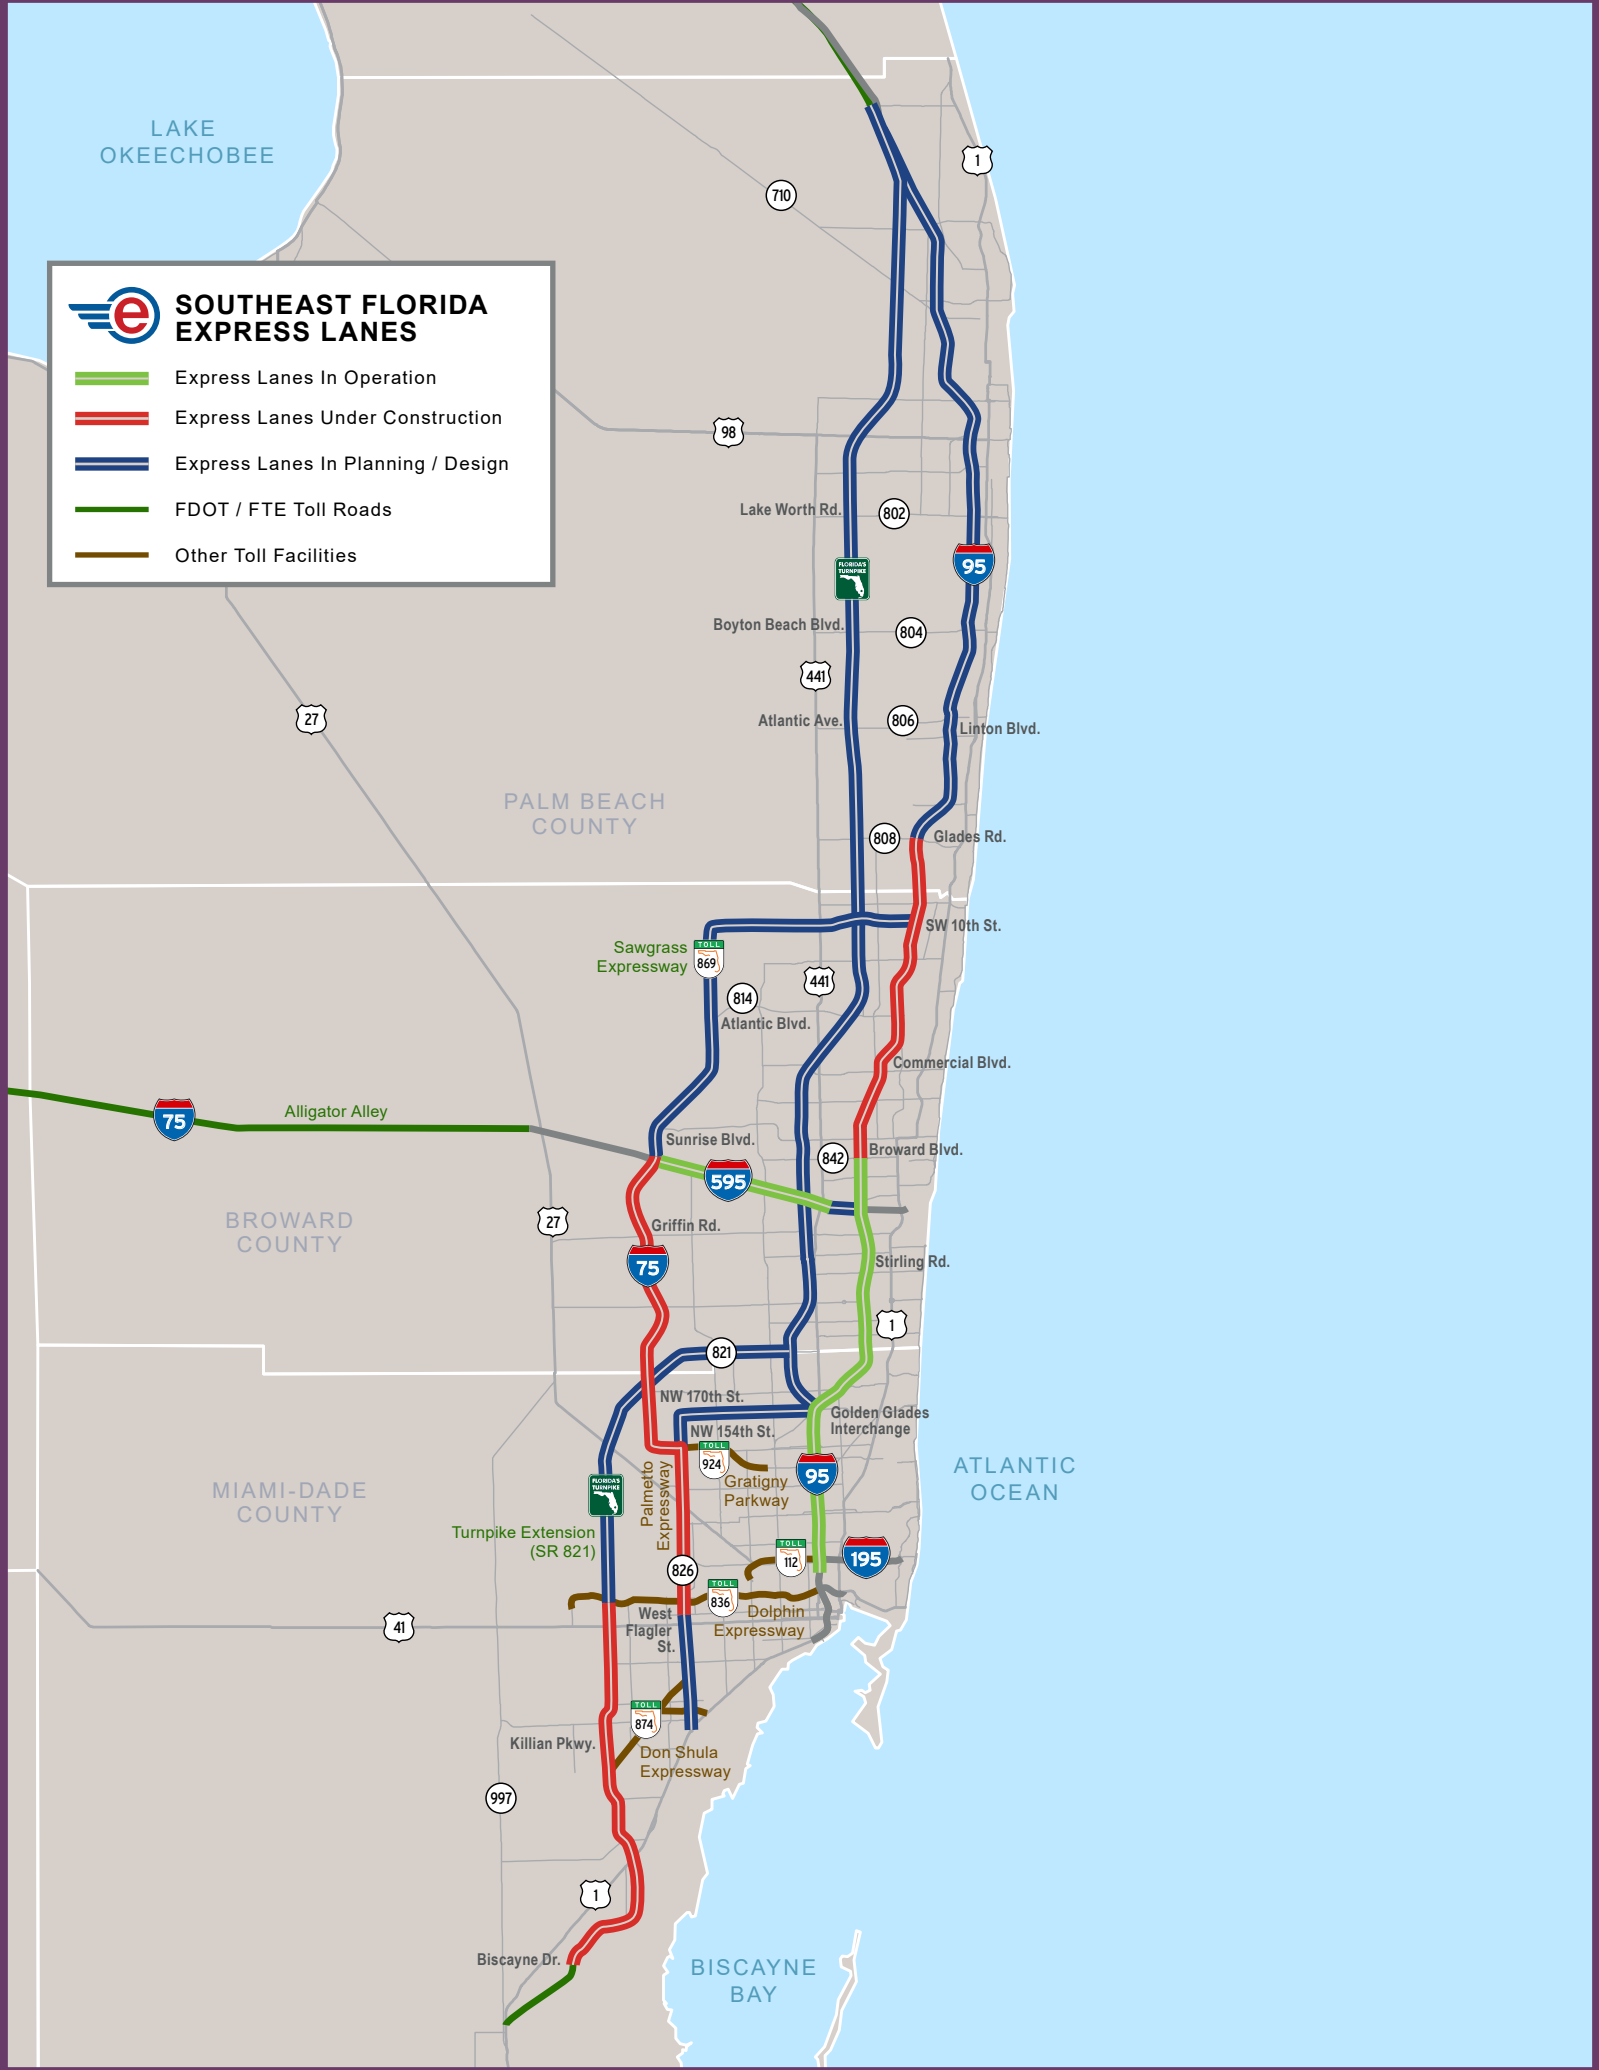

LAKE OKEECHOBEE

SOUTHEAST FLORIDA EXPRESS LANES

- Express Lanes In Operation
- Express Lanes Under Construction
- Express Lanes In Planning / Design
- FDOT / FTE Toll Roads
- Other Toll Facilities

PALM BEACH COUNTY

BROWARD COUNTY

MIAMI-DADE COUNTY

ATLANTIC OCEAN

BISCAYNE BAY